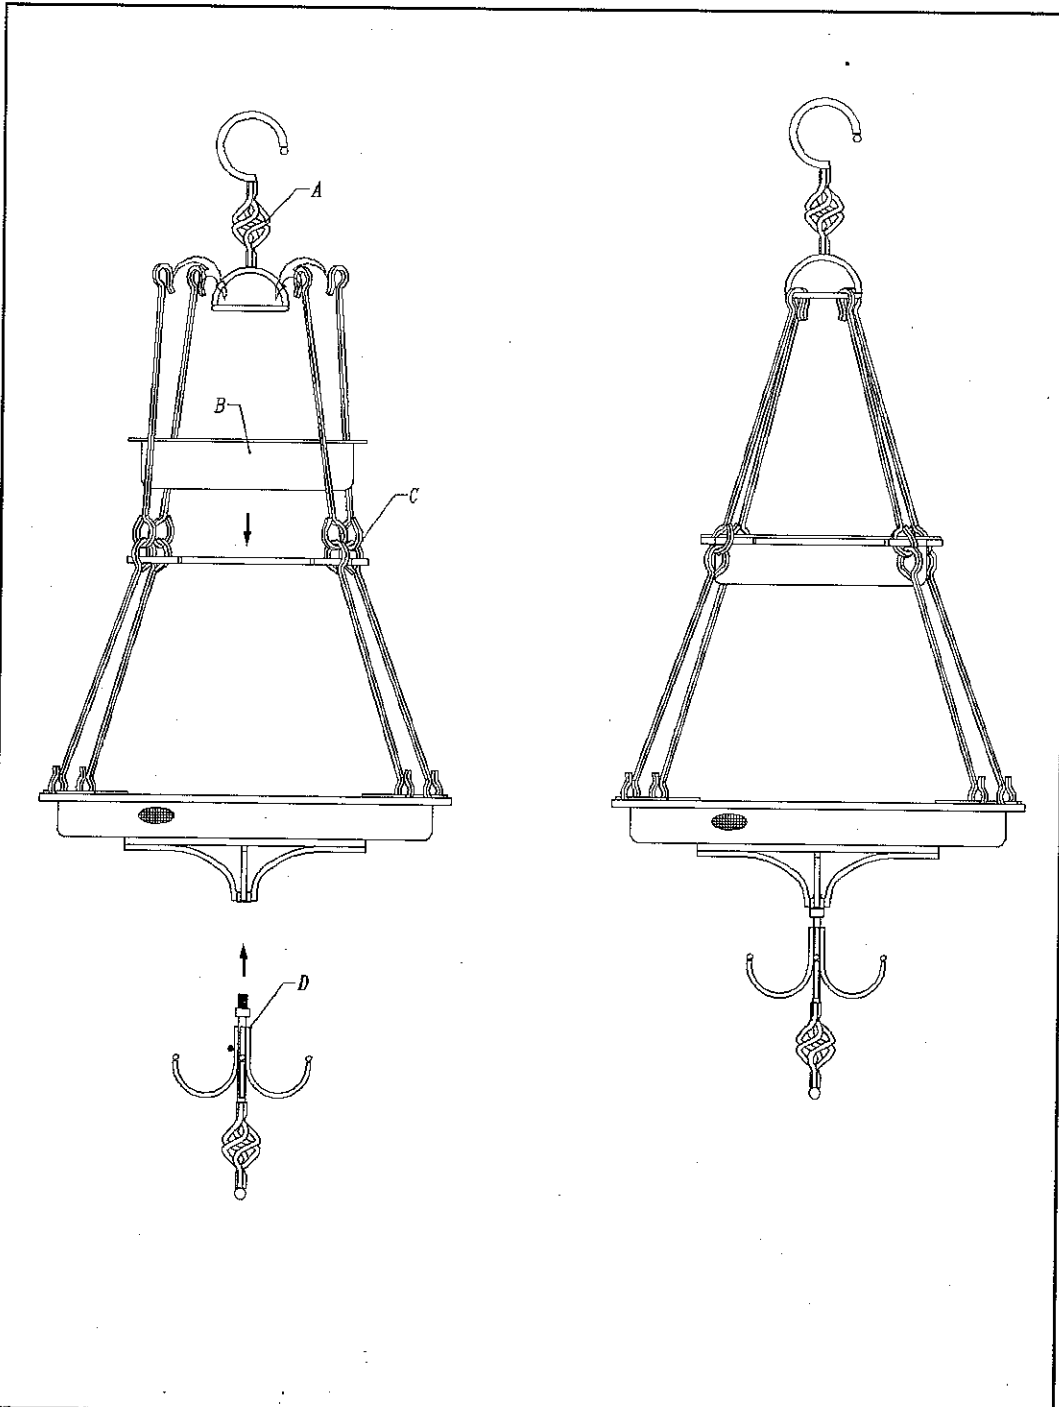

GARDMAN

HANGING FEEDING STATION

Contents	AXI	BXI	CXI	DXI
				

Instructions

Site out of reach of predators.

care

We recommend that you clean your feeding station in a mild disinfectant solution once every two months or more often in warm weather. Dis-assemble feeding station and remove as much old food and debris as possible.