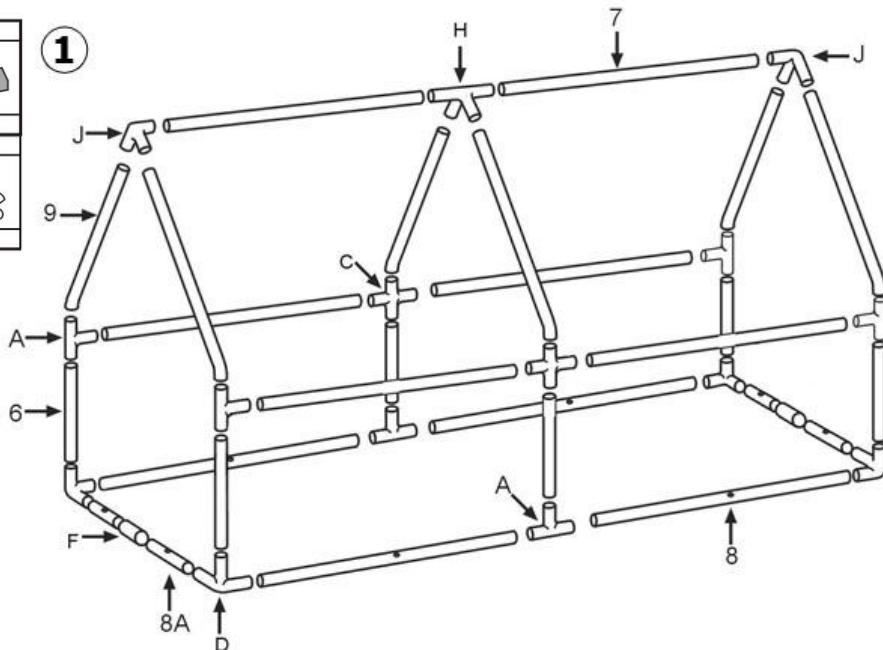

Giant Multi Cloche

08781

Ⓛ *Mehrzweckabdeckung, sehr groß*

Ⓛᵣ *Serre cloche multi-usage géante*

Ⓝᵃ *Extra grote multifunctionele kas*

Ⓛᵉ *Campana gigante multiuso*

Ⓡ *Campana multiuso gigante*

Ⓛᵏ *Ekstra stor universaldyrkningsklokke*

3	6	7	8	8A	9	10
x8	x6	x6	x4	x4	x6	x1
A	C	D	H	F	J	
x6	x2	x4	x1	x2	x2	

Helpline Number

If you have any problems or queries with this product please call our helpline on +44 (0)1406 372227 between the hours of 9am to 5.30pm Monday to Friday.