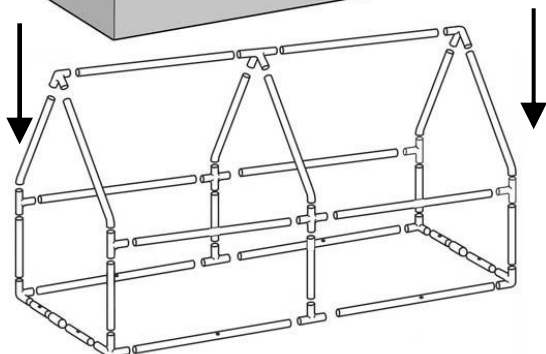

Giant Multi Cloche

08781

Ⓛ *Mehrzweckabdeckung, sehr groß*

Ⓛᵣ *Serre cloche multi-usage géante*

Ⓝᵃ *Extra grote multifunctionele kas*

Ⓛᵉ *Campana gigante multiuso*

Ⓡ *Campana multiuso gigante*

Ⓛᵏ *Ekstra stor universaldyrkningsklokke*

3	6	7	8	8A	9	10
x8	x6	x6	x4	x4	x6	x1
A	C	D	H	F	J	
x6	x2	x4	x1	x2	x2	

Helpline Number

If you have any problems or queries with this product please call our helpline on +44 (0)1406 372227 between the hours of 9am to 5.30pm Monday to Friday.