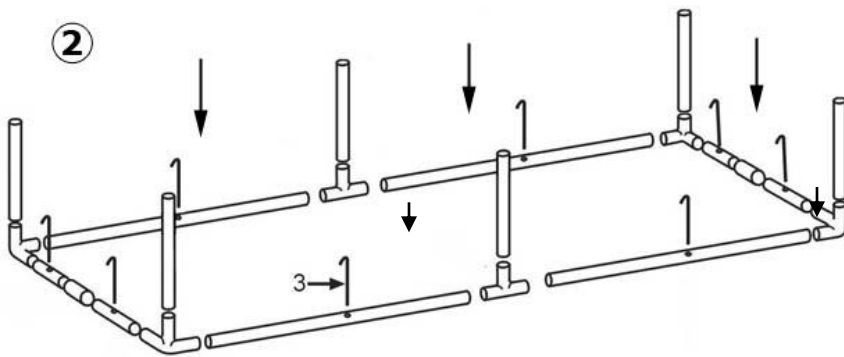

Giant Multi Cloche

08781

Ⓛ *Mehrzweckabdeckung, sehr groß*

Ⓛᵣ *Serre cloche multi-usage géante*

Ⓝᵃ *Extra grote multifunctionele kas*

Ⓛᵉ *Campana gigante multiuso*

Ⓡ *Campana multiuso gigante*

Ⓛᵏ *Ekstra stor universaldyrkningsklokke*

3	6	7	8	8A	9	10
x8	x6	x6	x4	x4	x6	x1
A	C	D	H	F	J	
x6	x2	x4	x1	x2	x2	

Helpline Number

If you have any problems or queries with this product please call our helpline on +44 (0)1406 372227 between the hours of 9am to 5.30pm Monday to Friday.