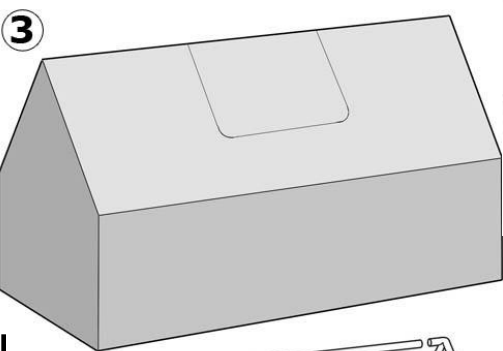

Giant Multi Cloche

08781

Ⓛ *Mehrzweckabdeckung, sehr groß*

Ⓛᵣ *Serre cloche multi-usage géante*

Ⓝᵃ *Extra grote multifunctionele kas*

Ⓛᵉ *Campana gigante multiuso*

Ⓡ *Campana multiuso gigante*

Ⓛᵏ *Ekstra stor universaldyrkningsklokke*

3	6	7	8	8A	9	10
x8	x6	x6	x4	x4	x6	x1
A	C	D	H	F	J	
x6	x2	x4	x1	x2	x2	

Helpline Number

If you have any problems or queries with this product please call our helpline on +44 (0)1406 372227 between the hours of 9am to 5.30pm Monday to Friday.