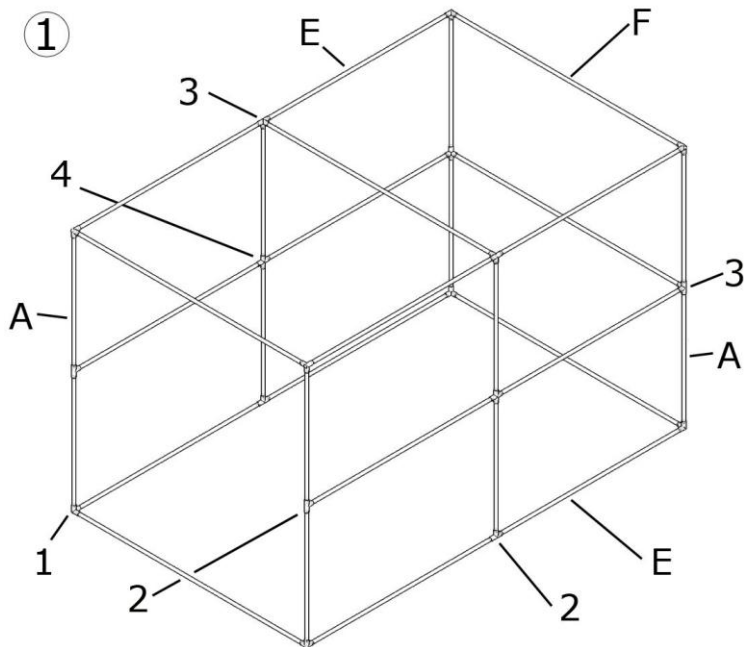

A	E	F	1	2	3	4	H	T	N
									
x12	x12	x6	x8	x4	x4	x2	x12	x48	x1

Helpline Number

If you have any problems or queries with this product please call our helpline on +44 (0)1406 372227 between the hours of 9am to 5.30pm Monday to Friday.